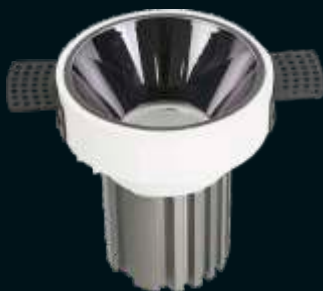

TRAZOR SMART

Material: Aluminium Die Cast
Body Color: White | Black
Reflector: BK | RG

Beam Angle: 38°
CRI: Ra > 80

WATTAGES	CUTOUT	COLOUR	PACKING	MRP
7W	55mm	RF Dimmable & Tunable	50	2100/-
12W	75mm	RF Dimmable & Tunable	36	2520/-
18W	95mm	RF Dimmable & Tunable	36	3000/-
7W	55mm	Bluetooth | WiFi | Alexa	50	2100/-
12W	75mm	Bluetooth | WiFi | Alexa	36	2520/-
18W	95mm	Bluetooth | WiFi | Alexa	36	3000/-