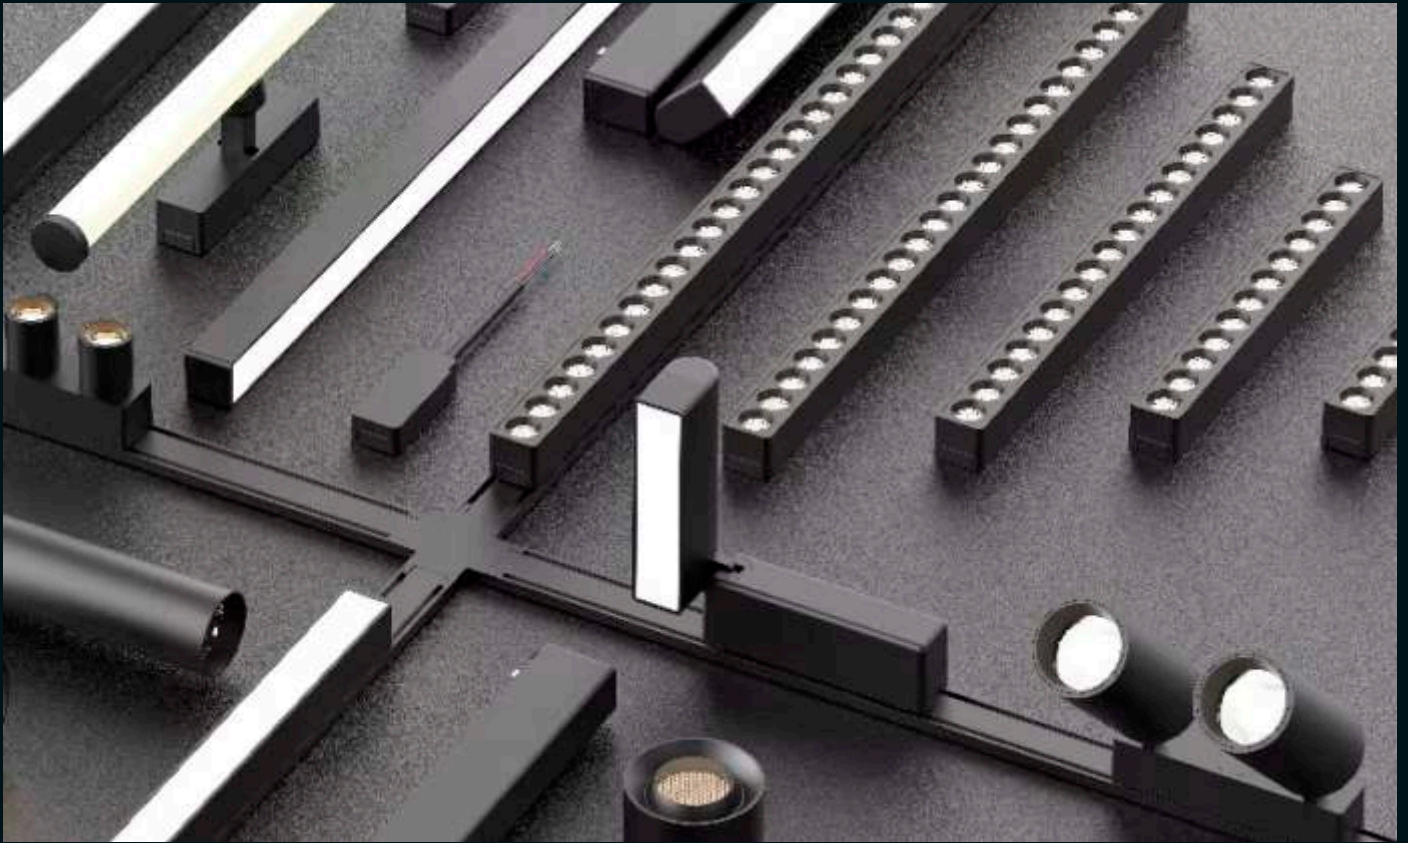

5 MM ULTRA SERIES MAGNETIC

MODEL	WATTAGES	COLOUR	MRP
MAGNETIC TRACK CHANNEL	1 Mtr	White | WW | NW	1200/-
	2 Mtr	White | WW | NW	2700/-
MAGNETIC LAZER	6W	White | WW | NW	1800/-
	12W	White | WW | NW	2100/-
	18W	White | WW | NW	2700/-
MAGNETIC PROFILE	12W	White | WW | NW	1800/-
	18W	White | WW | NW	2100/-
	30W	White | WW | NW	3000/-
MAGNETIC TRACK	10W	White | WW | NW	2700/-
	20W	White | WW | NW	3600/-
MAGNETIC WALL WASHER	6W	White | WW | NW	1800/-
	12W	White | WW | NW	3600/-
DRIVER CABEL BOX	NA	NA	450/-
EXTERNAL DRIVER	NA	NA	450/-
CONDUCTION MODULE	NA	NA	450/-
JOINTER VERTICLE	NA	NA	450/-
JOINTER STRAIGHT	NA	NA	450/-
JOINTER HORIZONTAL	NA	NA	450/-
JOINTER T	NA	NA	450/-
JOINTER +	NA	NA	450/-
HANGING BAG	NA	NA	630/-
DRIVER	100W	NA	3000/-
	200W	NA	3600/-