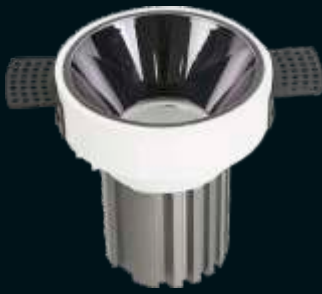

## BRAVO SPOT

Material: Aluminium Die Cast  
 Body Color: White | Black | RG

Beam Angle: 28°  
 CRI: Ra > 80

WATTAGES	BODY	CUTOUT	COLOUR	PACKING	MRP
3W	WT   Black	30mm	White   WW   NW	100	390/-
3W	Rose Gold	30mm	White   WW   NW	100	390/-