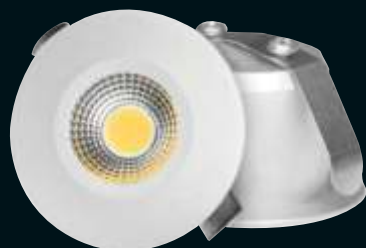

TOGO SPOT

Material: Poly Carbonate
Body Color: White

Beam Angle: 38°
CRI: Ra > 70

WATTAGES	COLOUR	PACKING	MRP
2W	White | WW | Blue | Red | Green | Pink	100	198/-