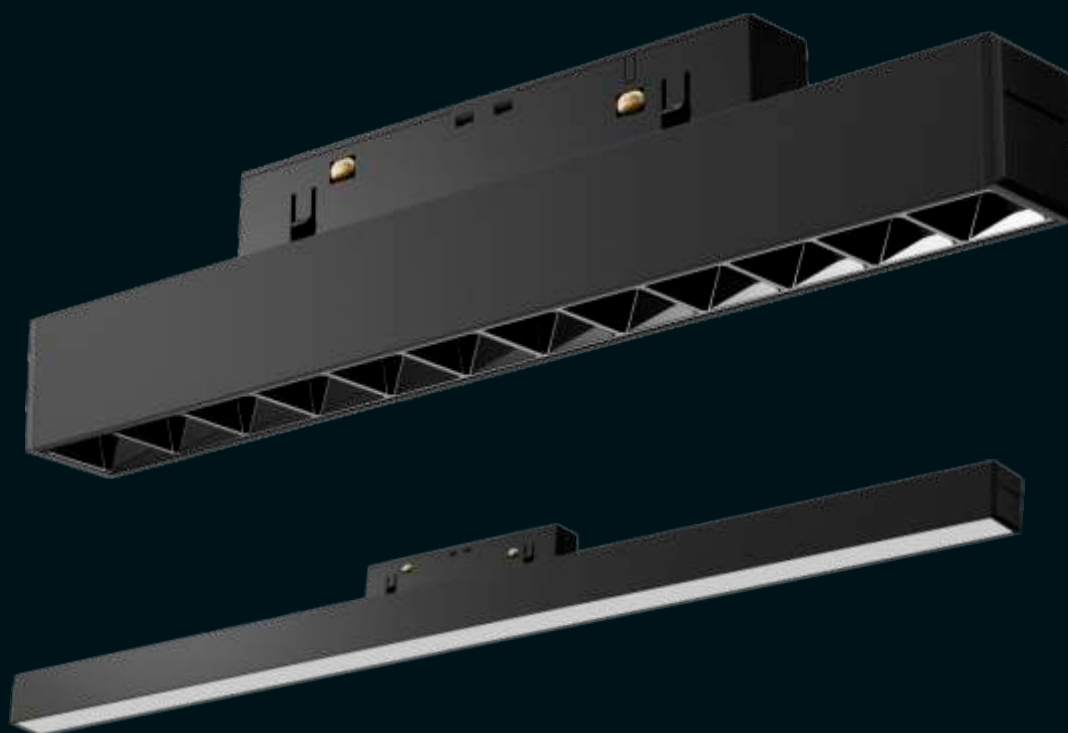

25 MM ULTRA SERIES MAGNETIC

MODEL	WATTAGES	COLOUR	MRP
MAGNETIC TRACK CHANNEL	1 Mtr	White | Black	2100/-
	2 Mtr	White | Black	3600/-
	3 Mtr	White | Black	4800/-
MAGNETIC LAZER	6W	White | WW | NW	1200/-
	12W	White | WW | NW	1650/-
MAGNETIC LAZER DT	6W	Dimmable & Tunable	2100/-
	12W	Dimmable & Tunable	3000/-
MAGNETIC PROFILE	10W	White | WW | NW	1650/-
	20W	White | WW | NW	2100/-
MAGNETIC PROFILE DT	10W	Dimmable & Tunable	2100/-
	20W	Dimmable & Tunable	3000/-
MAGNETIC TRACK	10W	White | WW | NW	2100/-
	20W	White | WW | NW	2640/-
MAGNETIC TRACK DT	10W	Dimmable & Tunable	3000/-
	20W	Dimmable & Tunable	4500/-
MAGNETIC WALL WASHER	12W	White | WW | NW	2100/-
MAGNETIC WALL WASHER DT	12W	Dimmable & Tunable	4500/-
DOUBLE SOFT	NA	NA	900/-
JOINTER	NA	NA	900/-
DC CONNECTOR	NA	NA	900/-
CORNER	NA	NA	1200/-
DRIVER	100 W	NA	2100/-
	200 W	NA	3600/-