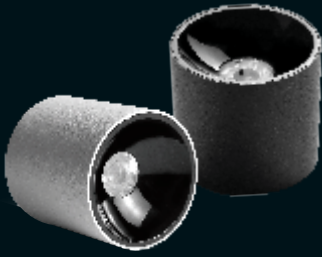

STORM Waterproof Surface IP65

Material: Aluminium Die Cast
Body Color: White | Black
Reflector: BK

Beam Angle: 38°
CRI: Ra > 80

WATTAGES		COLOUR	PACKING	MRP
7W		White | WW	50	1200/-
12W		White | WW	20	2100/-
20W		White | WW	20	2700/-
30W		White | WW	20	3900/-
50W		White | WW	10	5400/-