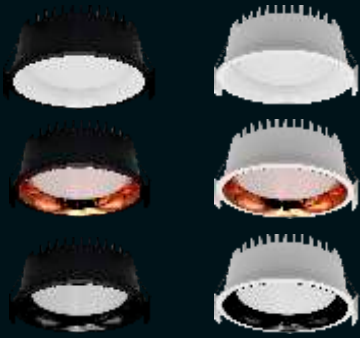

LEXUS PRO

Material: Aluminium Die Cast
Body Color: White | Black
Reflector: PKW | BK | RG

Beam Angle: 120°
CRI: Ra > 80

WATTAGES	CUTOUT	COLOUR	PACKING	MRP
12W	100mm	White | WW | NW	50	1020/-
18W	150mm	White | WW | NW	20	1800/-
24W	200mm	White | WW | NW	20	2100/-